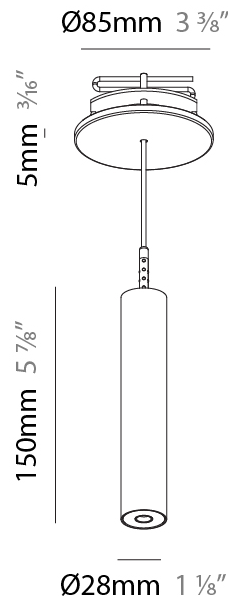

PHYSICAL

Shape: Cylinder
Diameter (mm): 28
Diameter (in): 1 1/8
Height (mm): 150
Height (in): 5 7/8
Max. Overall Height (mm): 2150
Max. Overall Height (in): 84 3/8
Min. Recessing Depth (mm): 75
Min. Recessing Depth (in): 2 15/16
Light Distribution: Downlight
Weight (kg): 0.274
Weight (lbs): 0.60
Fixture Finish: SSR / BKV / CWI / CRY / HAB / UFT / ITA / RUA / FTG / MYG / LOD / PUS / FRO / FUP / KIA / POP / BLS / SPG / MEY / GOH / GUM / CHC / COM / ABZ / JAG / OBR / MOS / ROR
Fixture Material: Aluminum
Cable Details: 2000mm or 4000mm Black Cable
Cut-out Measurements: 68mm / 2 11/16"

ELECTRICAL

Lamp Type: LED (Zhaga Standard)
Input Wattage (W): 6.6
Total Output Wattage (W): 6
Dimming: Tri-Mode (Non-Dimming and Phase Dimming (120Vac only) and 0-10V Dimming)
Driver Included: Yes
Driver Location: External
Driver Type: Constant Current - Universal
Driver Class: Class 2
Housing: ENCP3 w/Quick Connect
Input Voltage (V): 120 - 277
Constant Current (MA): 500

LED

Number of LEDs: 1
Color Temperature (°K): 2700 / 3000 / 4000
Max. Delivered Lumen (lm): 330 / 360 / 380
CRI: >90 CRI
Lamp Life (hrs): 50000
Upon Request: ***3500K available in minimum quantities (larger quantities upon request)

OPTICAL

Optic°: 24 / 32 / 34 / 55 / 58

RATINGS AND CERTIFICATIONS

Certified By: Certified for North American Standards
IP rating: IP20